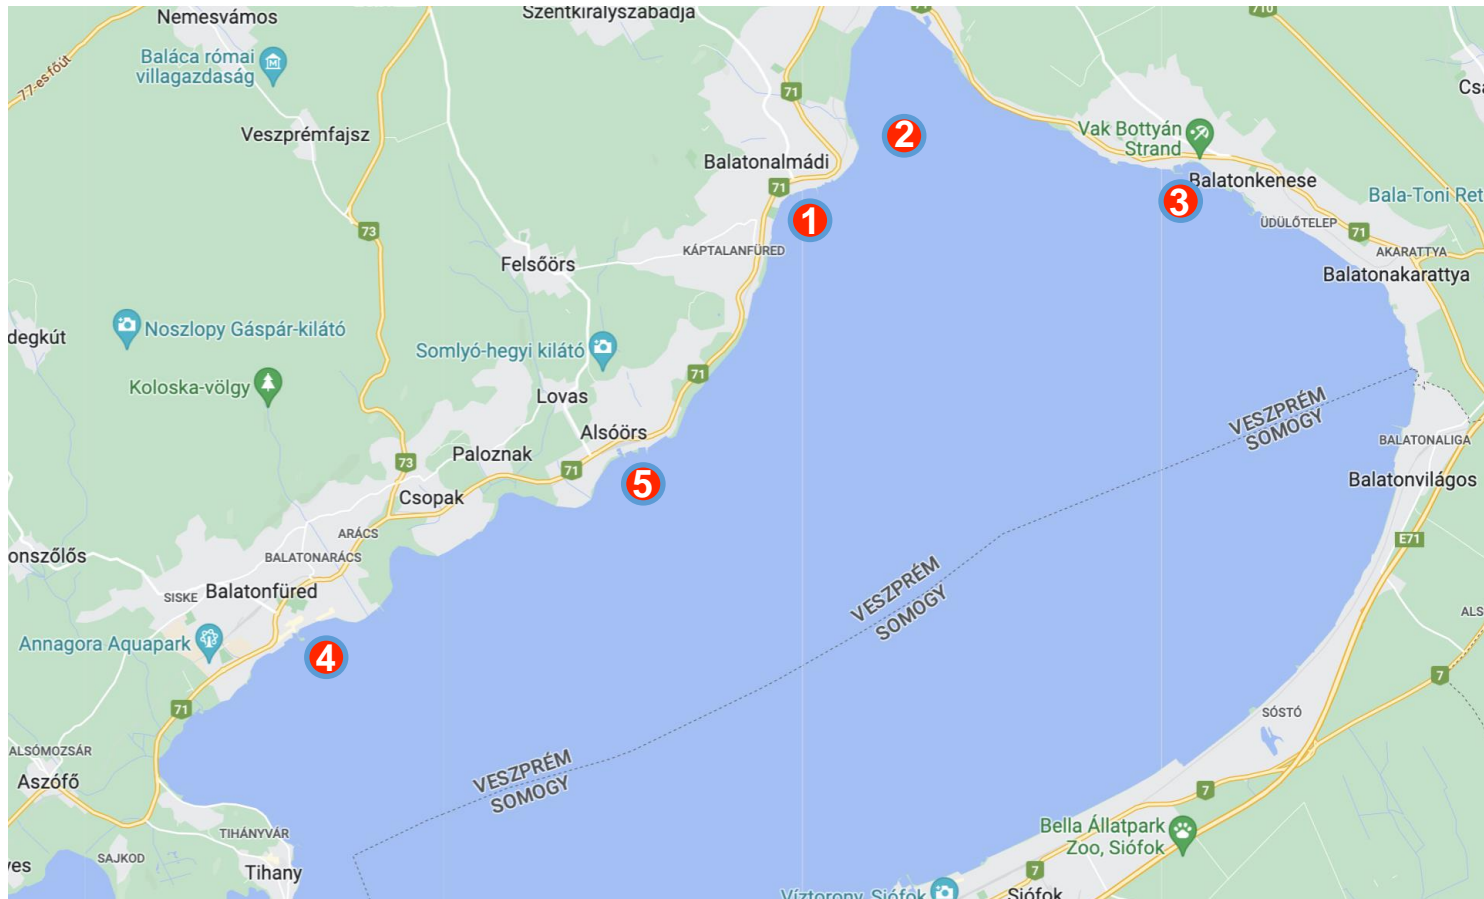

**SOLAR
SPORT**  **LINE**

INNOVATION OF TODAY, IS ENERGY FOR TOMORROW

Ton's race

Your race distance is the sum of all the sailed legs. Possible legs are:

- 1-2 1.63km
- 2-3 6.95km
- 1-5 6.06km
- 4-5 5.73km

Mark 1 and 5 will be inflatable buoys, the position of mark 5 will be:

46.99523-18.02211

Ton's race start

You can choose in what direction you want to start

Matchrace (mark 2 approx 400 mtr)

Course A 2 portside	Course B 2 starboard
Start	Start
5	1
4	2
1	3
2	4
3	5
Finish	Finish

- Start schedule according to preliminary results

Stage 1: time trail, you will sail for the fastest time

Stage 2: place 9&10 from stage 1 will race for place 9

Stage 3: quarterfinals, result from stage 1: 1vs8, 2vs7, 3vs6, 4vs5